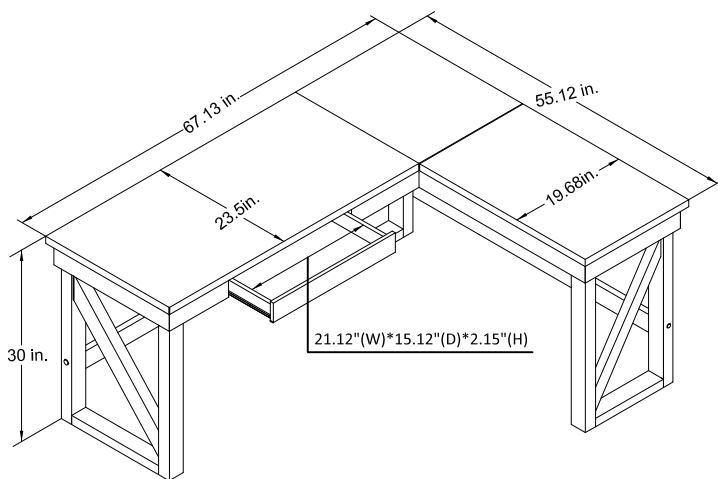

L DESK

Model Number: 3914013COM

Finish: Rustic White

OVERALL PRODUCT SIZE(in inches)

L Desk:67.125"(W)*55.125"(D)*30"(H)

MAXIMUM WEIGHT CAPACITIES