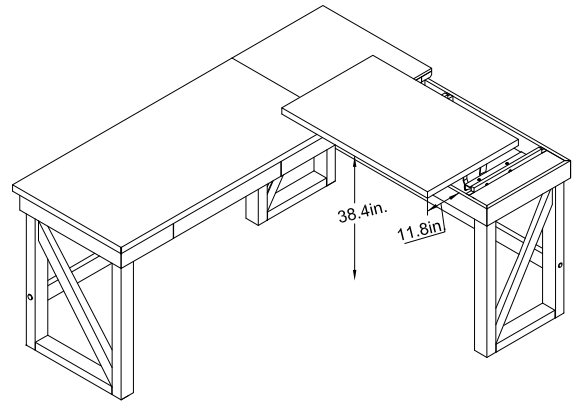

L DESK

Model Number: 3914013COM

Finish: Rustic White

OVERALL PRODUCT SIZE(in inches)

L Desk:67.125"(W)*55.125"(D)*30"(H)

MAXIMUM WEIGHT CAPACITIES